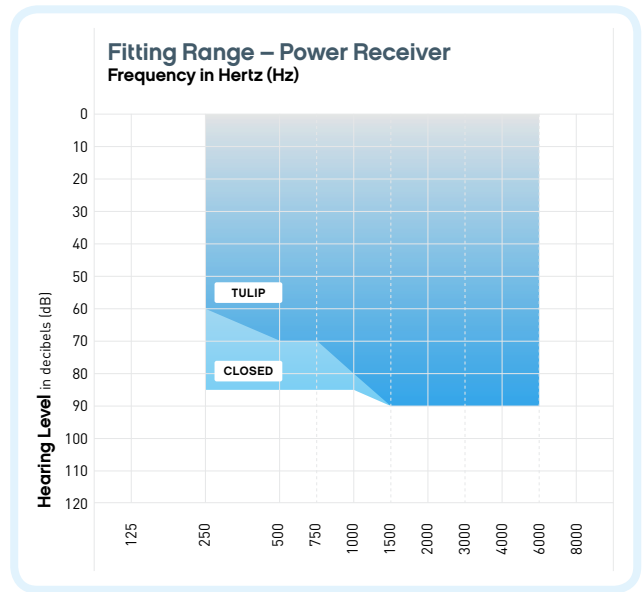

ACOUSTIC OPTIONS

Instant Fit

Custom Fit

Instant Fit		S	M	L	Custom Fit
Standard Receiver	Open Dome	■	■	■	Custom Mold
	Tulip Dome	Universal Size			
	Power Dome	■	■	■	
Power Receiver	Power Dome	■	■	■	Power Mold
	Tulip Dome	Universal Size			