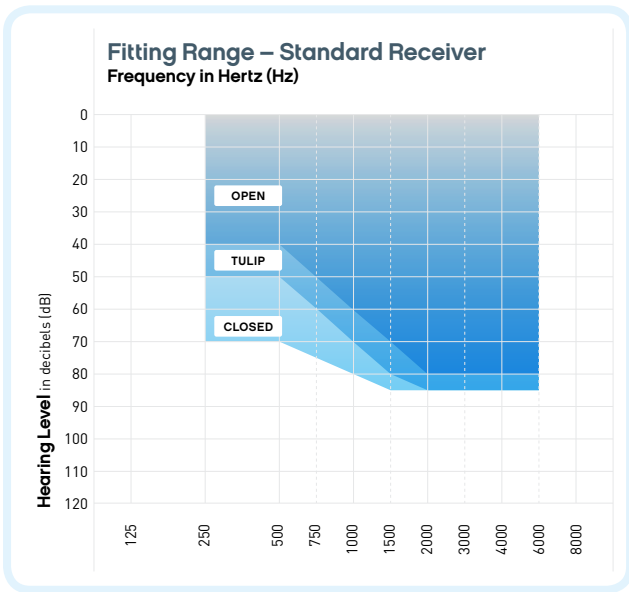

* Accessories for Flip 100 | 80 | 60 only

■ STANDART ● OPTIONAL

Color Options:

beige

dark brown

black

grey

FITTING RANGES

ACOUSTIC OPTIONS

Instant Fit

Custom Fit

Instant Fit		S	M	L	Custom Fit
Standard Receiver	Open Dome	■	■	■	Custom Mold
	Tulip Dome	Universal Size			
	Power Dome	■	■	■	
Power Receiver	Power Dome	■	■	■	Power Mold
	Tulip Dome	Universal Size			